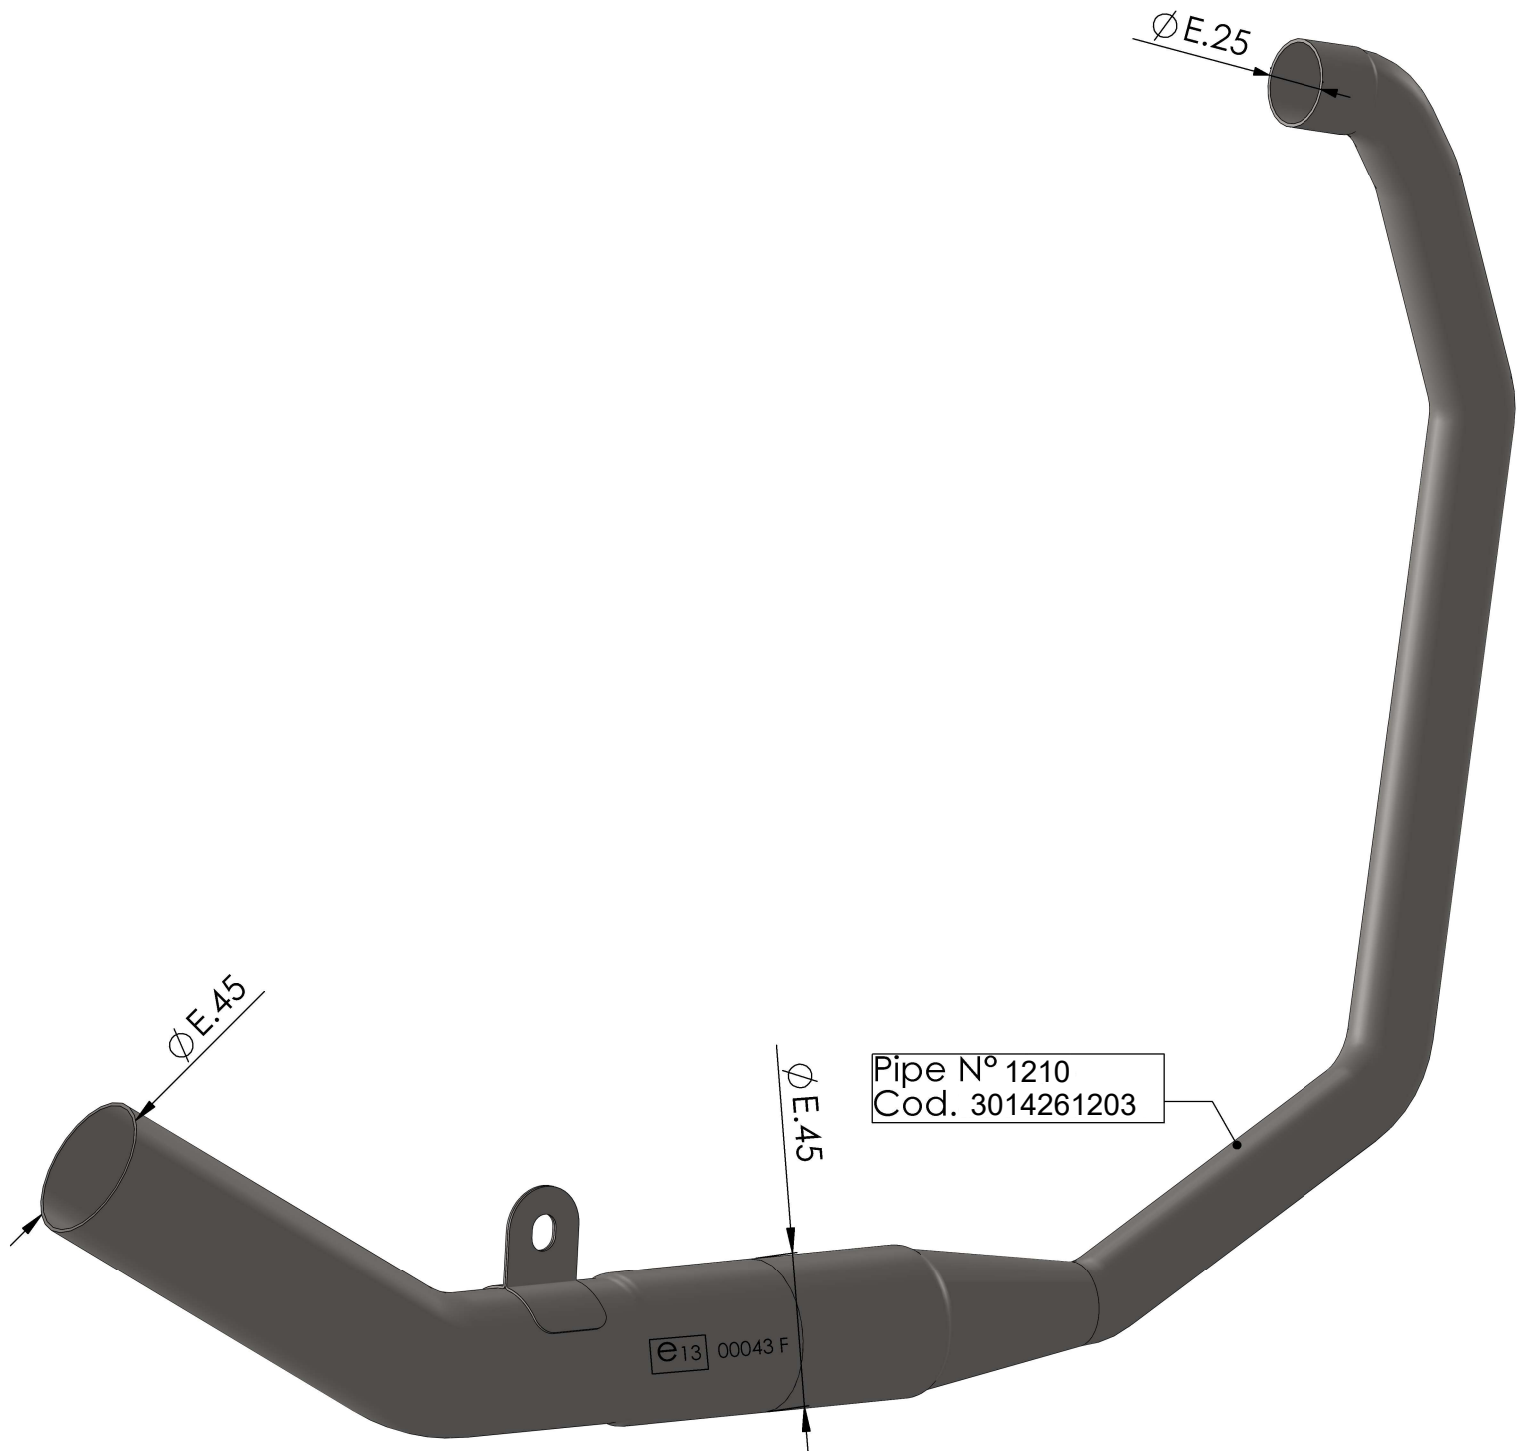

# EU-APPROVED CATALYTIC CONVERTER MANIFOLD

**ART. 16021**

YAMAHA MT-125 / YZF-R125

SUITABLE FOR LEOVINCE ART.14261EK-14262EK-14261E-14262E