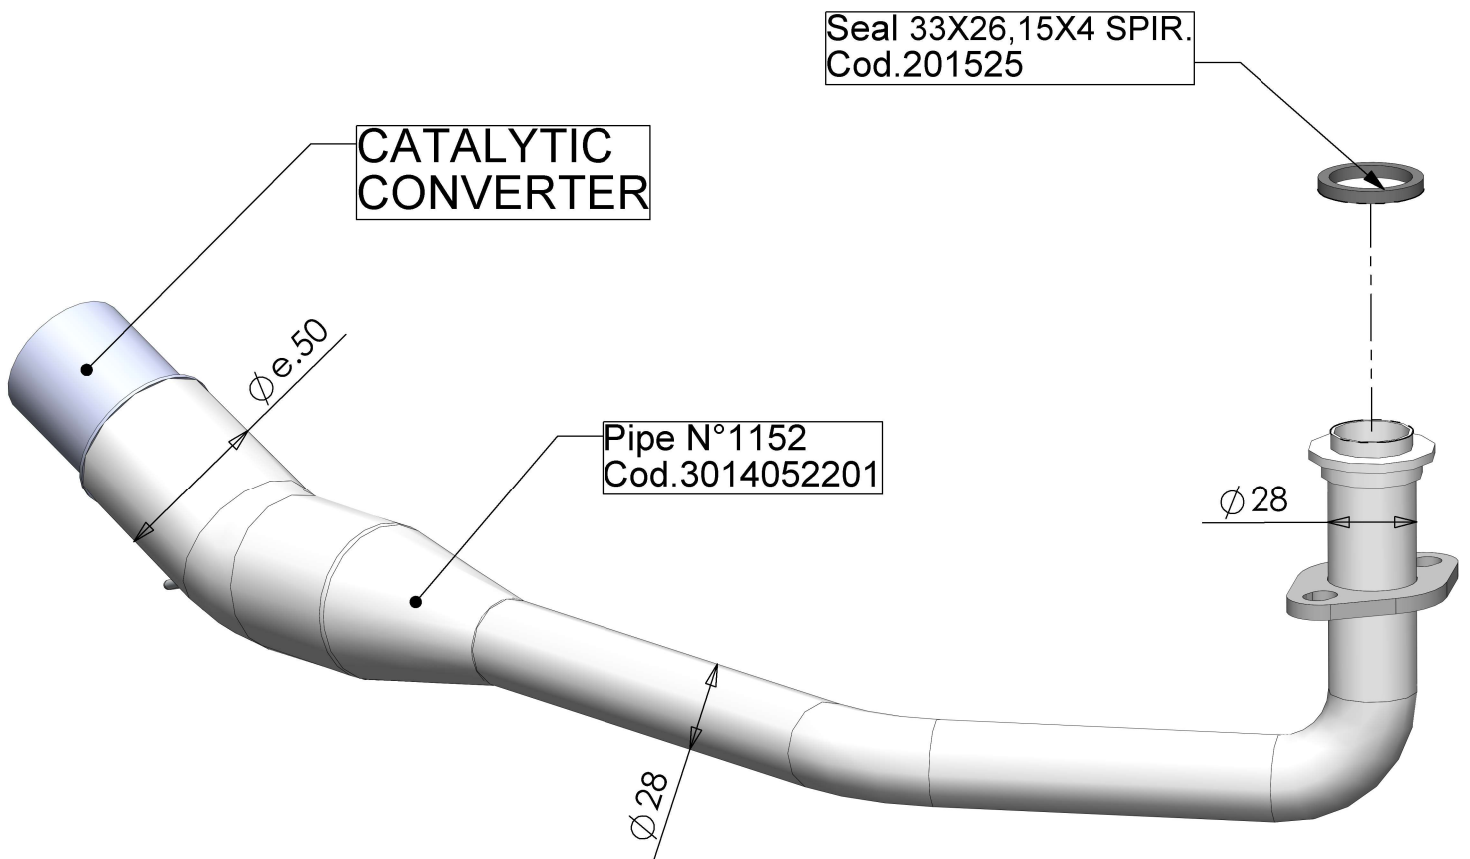

EU-APPROVED CATALYTIC CONVERTER MANIFOLD

ART. 16013

SUITABLE FOR LEOVINCE ART.14052 - 14052K - 14215E - 14215EK

HONDA FORZA 125 / NSS125 / ABS