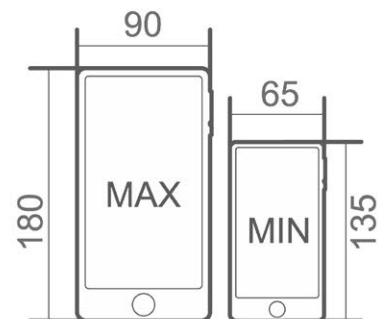

# SHAD X-FRAME

Ref. X0SG00H

SMARTPHONE  
HANDLE HOLDER

Easy

1

2

MAX / 180x90

MIN / 135x65

HANDLEBAR SIZES

Ø 20-40 mm

3

4

3

ASSEMBLY

RELEASE

# SHAD X-FRAME

Ref. X0SG00M

SMARTPHONE  
MIRROR HOLDER

Required

MAX / 180x90

MIN / 135x65