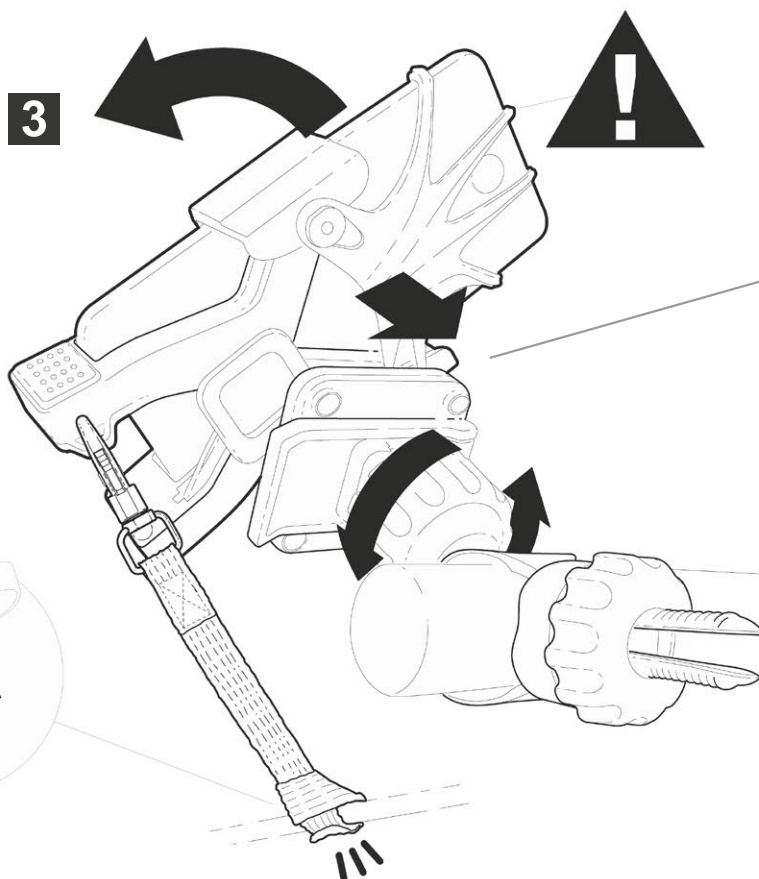

HANDLEBAR SIZES

Ø 20-40 mm

3