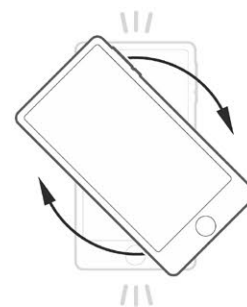

# SHAD X-FRAME

Ref. X0SG00H

SMARTPHONE  
HANDLE HOLDER

Easy

1

2

MAX / 180x90

MIN / 135x65

HANDLEBAR SIZES

Ø 20-40 mm

3

4

3

ASSEMBLY

RELEASE

# SHAD X-FRAME

Ref. X0SG00M

SMARTPHONE  
MIRROR HOLDER

Required

MAX / 180x90

MIN / 135x65