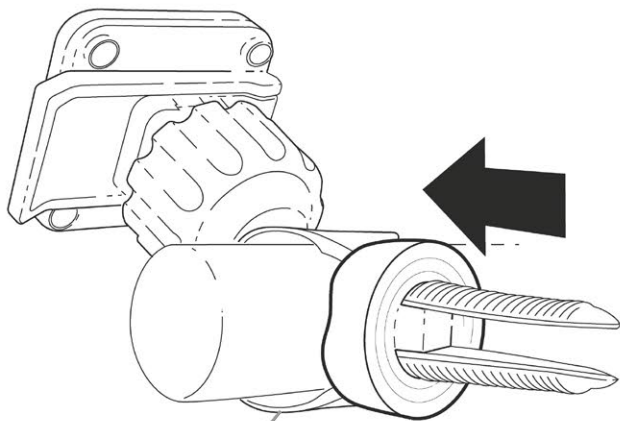

# SHAD X-FRAME

Ref. X0SG00H

SMARTPHONE  
HANDLE HOLDER

Easy

1

2

MAX / 180x90

MIN / 135x65

HANDLEBAR SIZES

Ø 20-40 mm

3

4

3

ASSEMBLY

RELEASE

# SHAD X-FRAME

Ref. X0SG00M

SMARTPHONE  
MIRROR HOLDER

Required

MAX / 180x90

MIN / 135x65