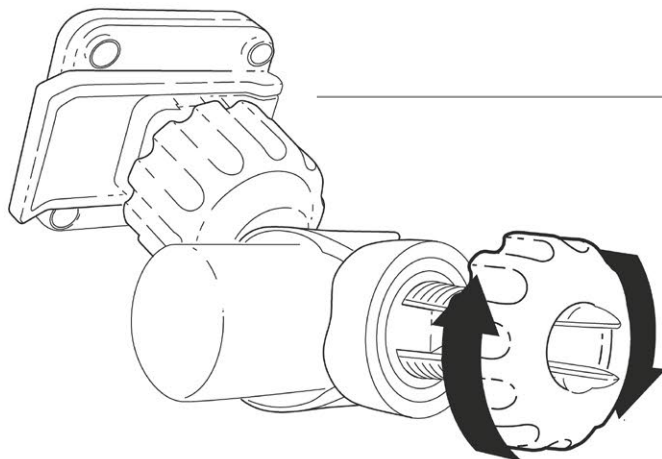

# SHAD X-FRAME

Ref. X0SG00H

SMARTPHONE  
HANDLE HOLDER

Easy

1

2

MAX / 180x90

MIN / 135x65

HANDLEBAR SIZES

Ø 20-40 mm

3

4

3

ASSEMBLY

RELEASE

# SHAD X-FRAME

Ref. X0SG00M

SMARTPHONE  
MIRROR HOLDER

Required

MAX / 180x90

MIN / 135x65