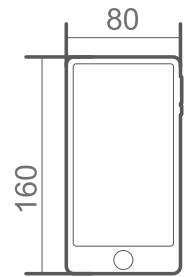

HANDLEBAR HOLDER
Soporte para manillar
Support pour guidon

WATER RESISTANT ZIPPER
Cremallera resistente al agua
Fermeture résistant à l'eau

360°

**ADJUSTABLE
INTERNAL SHIMS**
Cuñas ajustables en el
interior
Housse interne adaptable

**TOUCH SENSITIVE
SCREEN**
Film transparente para
pantallas táctiles
Film transparent pour
écran tactile

CABLE OUTLET
Salida de cable
Sortie de câble

ANTI GLARE SUN VISOR
Superficie antirreflejante
Écran anti-reflets

SECURITY STRAP
Correa de seguridad
Ceinture de sécurité

LIGHT RAIN RESISTANT
Resistente a lluvia ligera
Résistant à la pluie légère

MAX / 160x80 mm