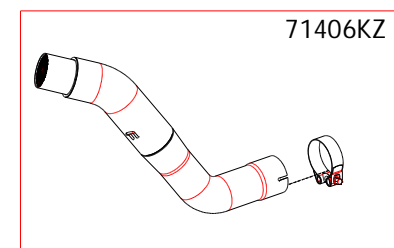

- 71406MI Mid Pipe (Slip-On)
- 71406KZ Catalyzed Mid Pipe (Slip-On)

ITA: Da utilizzare con le pedane passeggero  
ENG: To be used with passenger's footrest