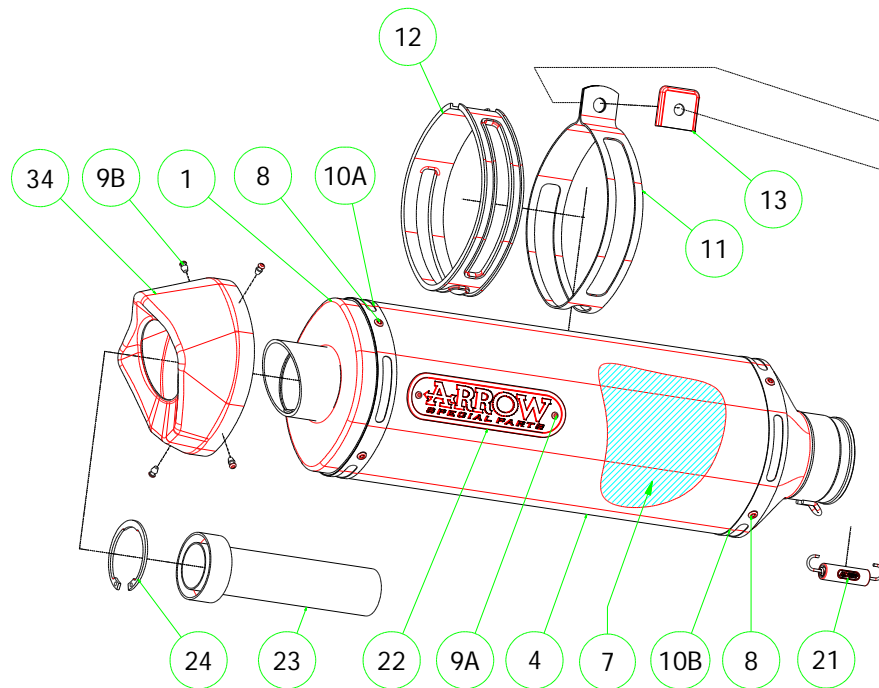

- 71406MI Mid Pipe (Slip-On)
- 71406KZ Catalyzed Mid Pipe (Slip-On)

ITA: Da utilizzare con le pedane passeggero  
ENG: To be used with passenger's footrest