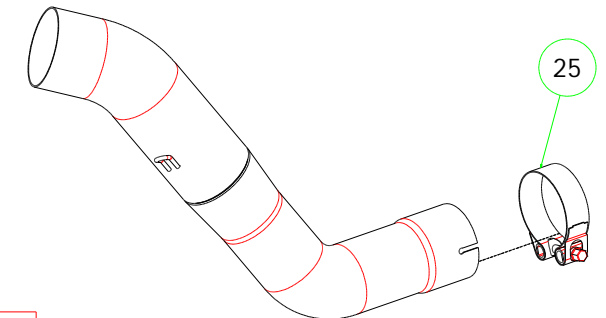

- 71406MI Mid Pipe (Slip-On)
- 71406KZ Catalyzed Mid Pipe (Slip-On)

ITA: Da utilizzare con le pedane passeggero  
ENG: To be used with passenger's footrest