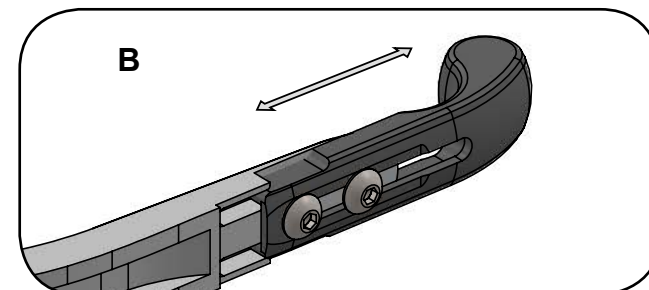

VERIFICARE CHE A LEVA TIRATA
NON VENGA DANNEGGIATO
MAKE SURE THAT IT IS NOT
DAMAGED WHEN THE LEVER IS
PULLED

Colori/Colors

- R-Rosso / Red
- N-Nero / Black
- O-Oro / Gold