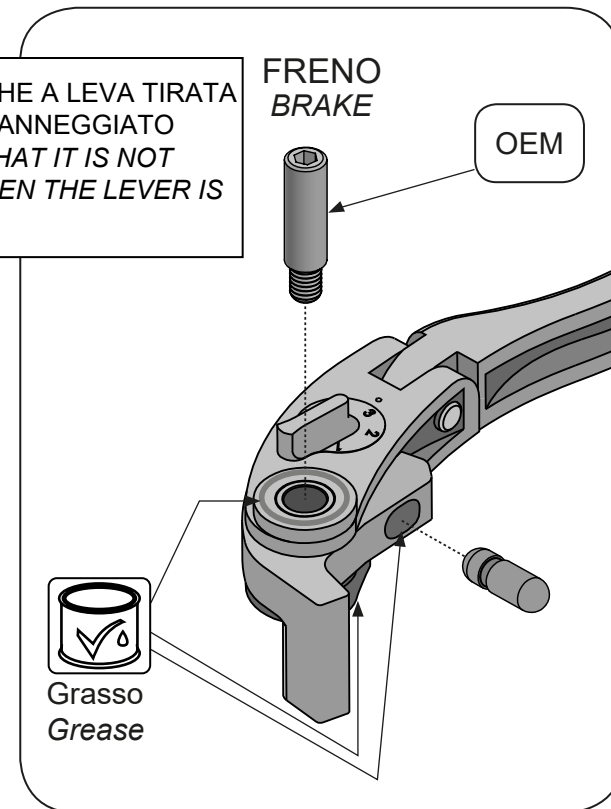

VERIFICARE CHE A LEVA TIRATA
NON VENGA DANNEGGIATO
MAKE SURE THAT IT IS NOT
DAMAGED WHEN THE LEVER IS
PULLED

Colori/Colors

- R-Rosso / Red
- N-Nero / Black
- O-Oro / Gold