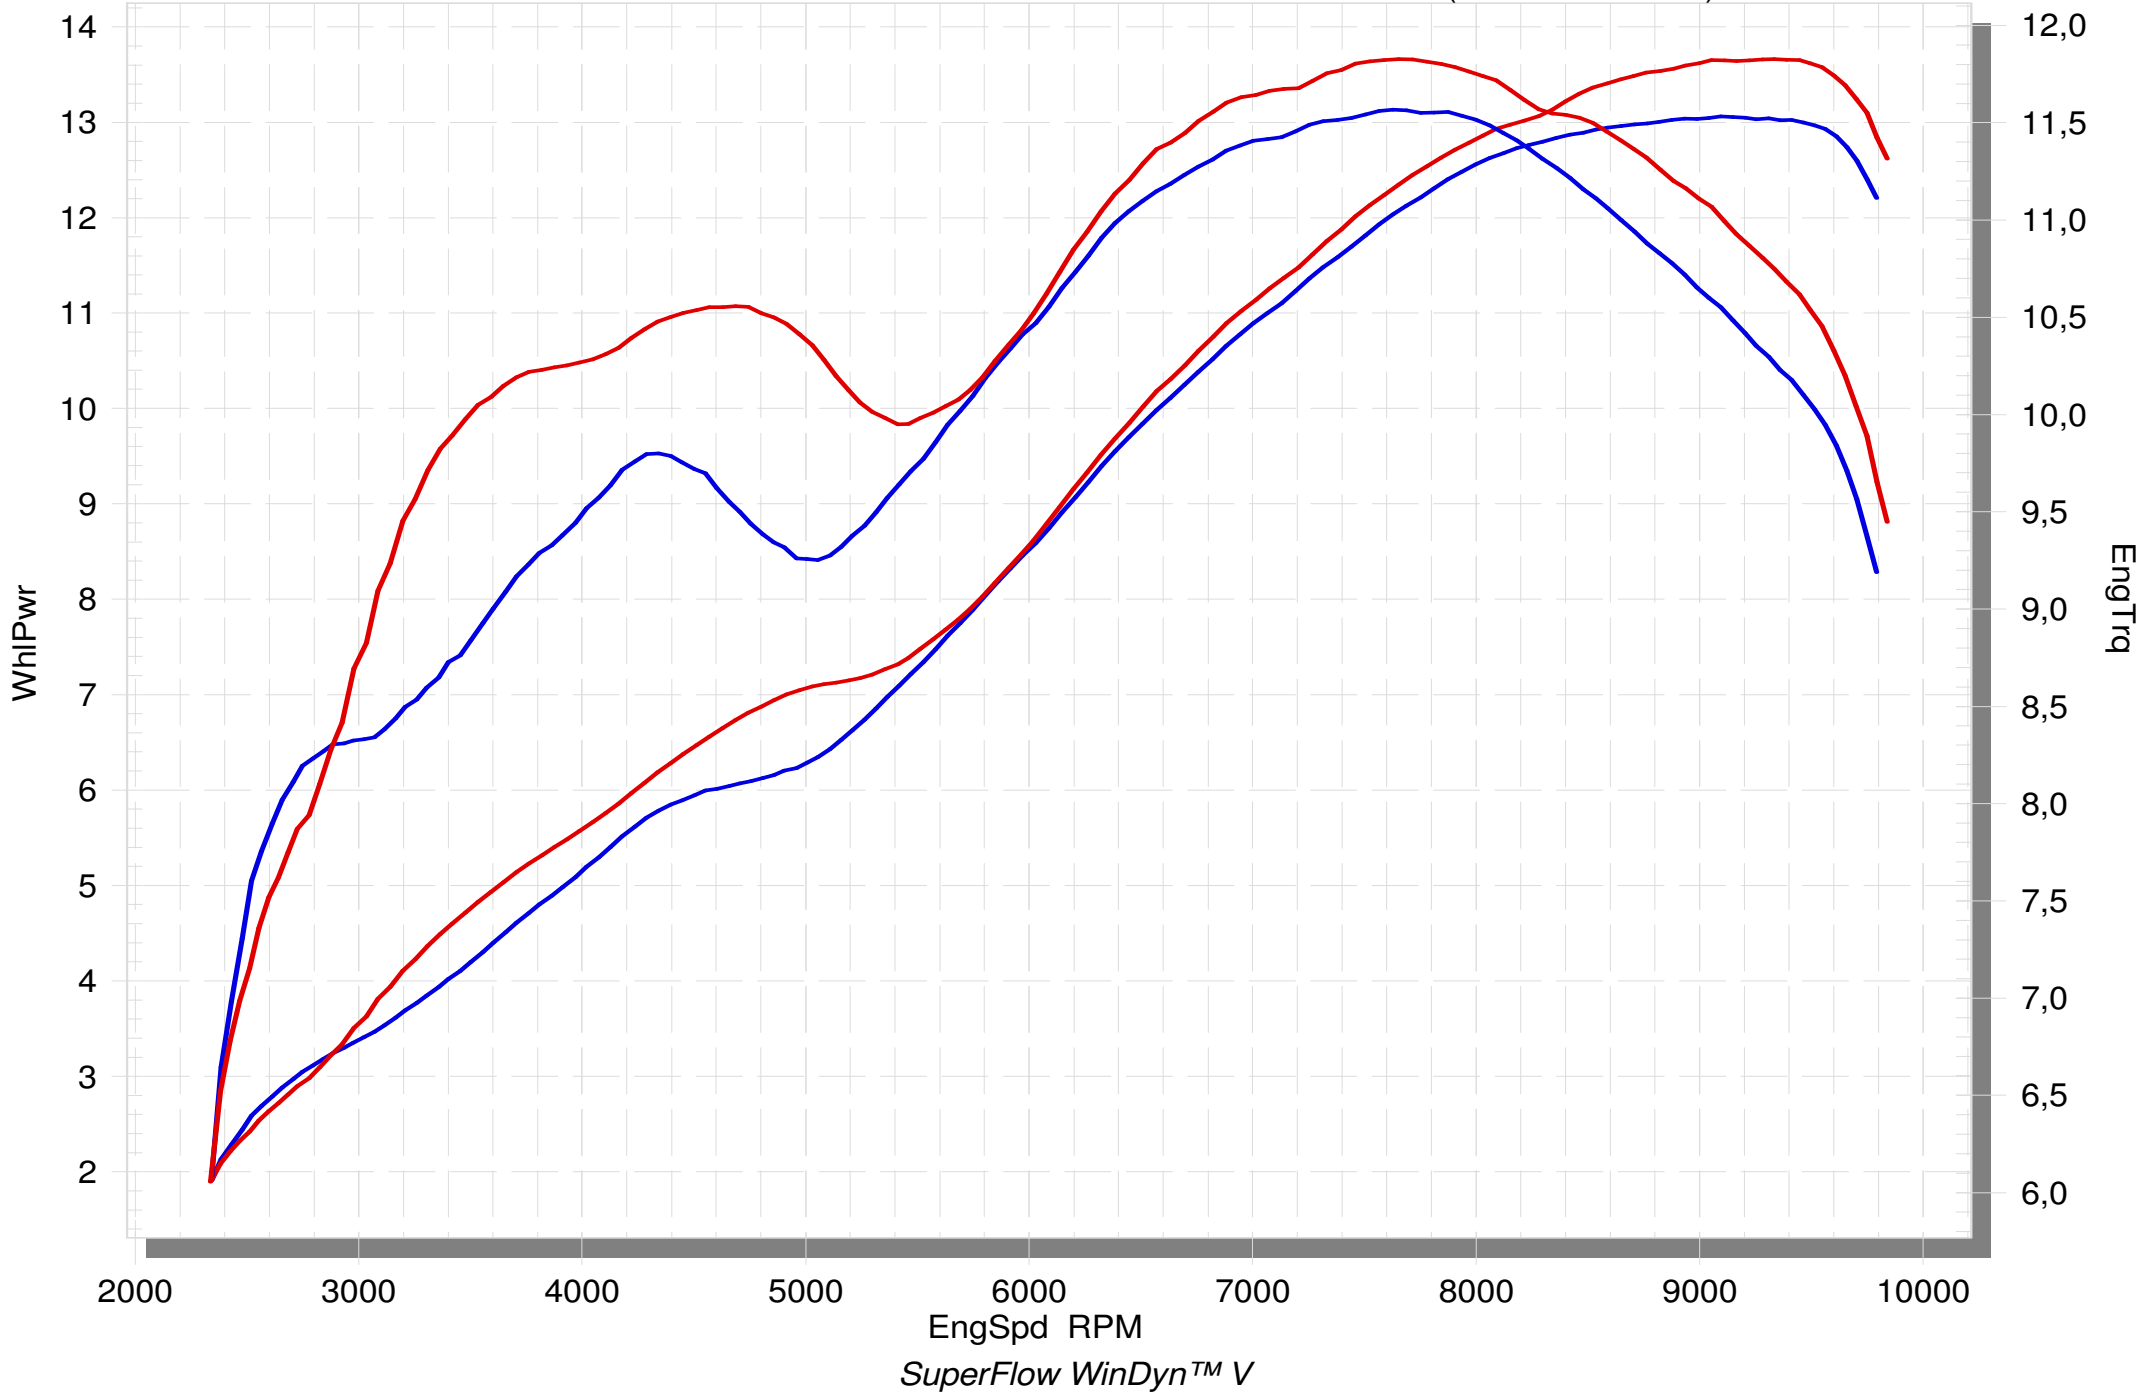

YAMAHA YZF-R125

 STOCK

 RACING (WO Noise Insert)

YAMAHA YZF-R125

STOCK

RACING EC-ECE approved