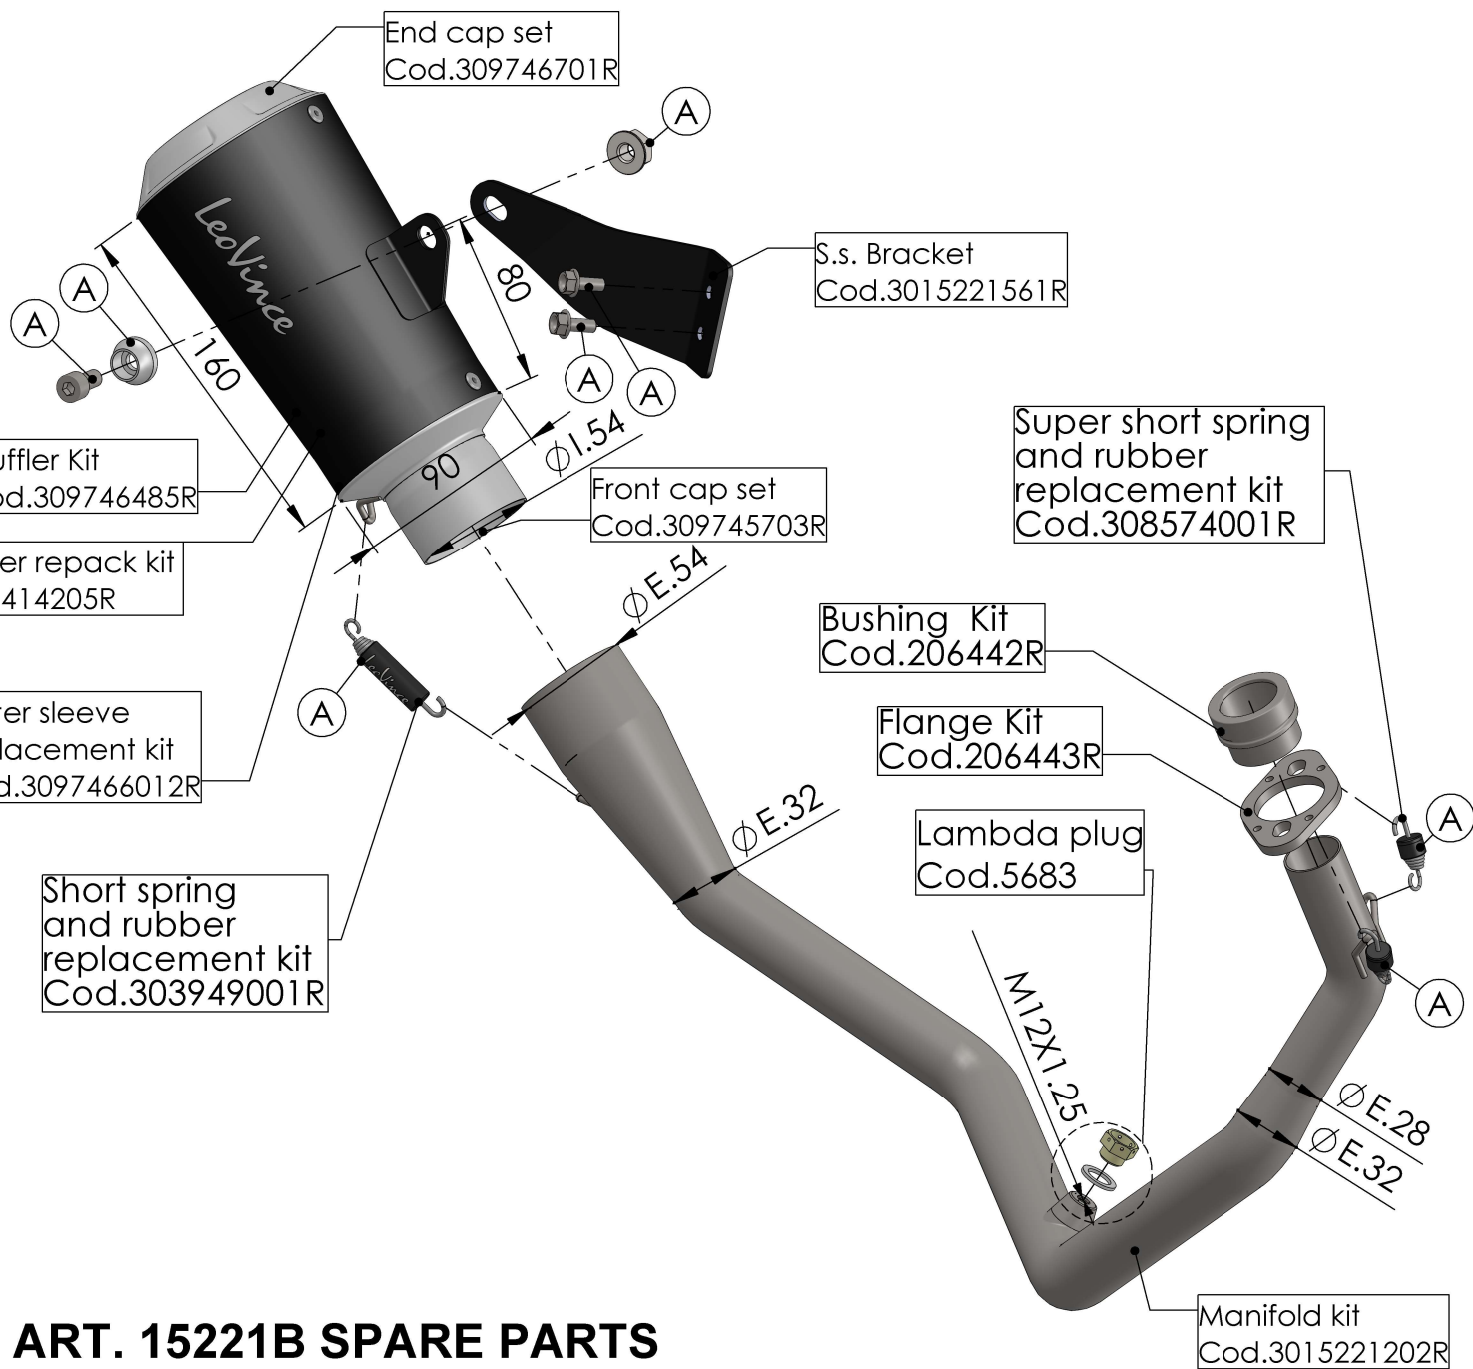

S.s. flange
Cod.206443R

S.s. Bushing
Cod.206442R

ART. 15221B SPARE PARTS

HONDA CB125R

(A) FITTING KIT Cod. 3015221601R