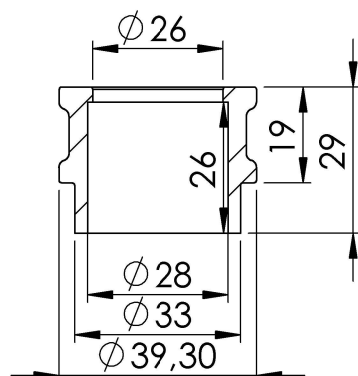

S.s. flange
Cod.206443R

S.s. Bushing
Cod.206442R

ART. 15221B SPARE PARTS

HONDA CB125R

(A) FITTING KIT Cod. 3015221601R