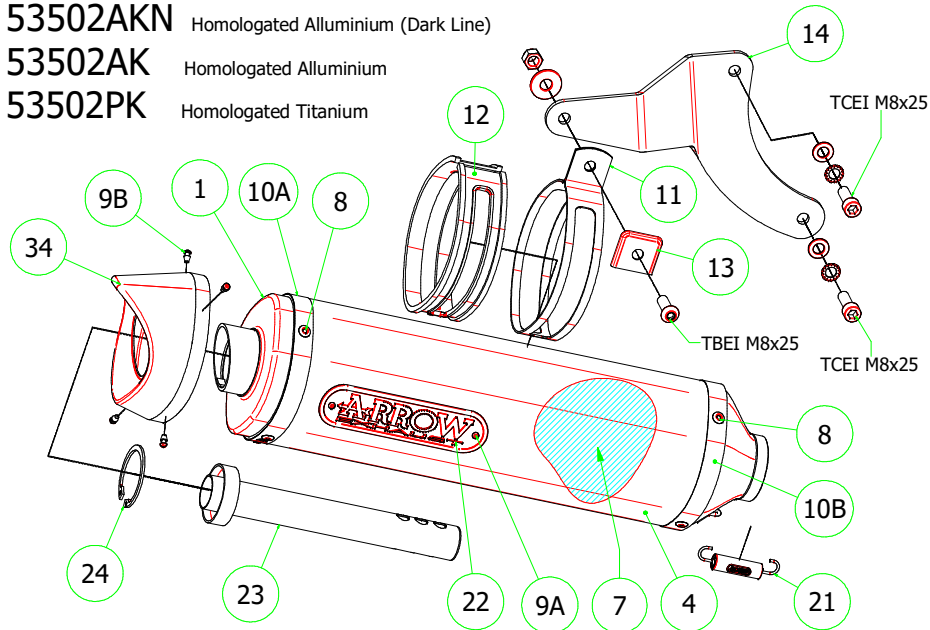

Aprilia SR 125 Motard '13

53502AKN Homologated Alluminium (Dark Line)

53502AK Homologated Alluminium

53502PK Homologated Titanium

53041MI Racing Collector