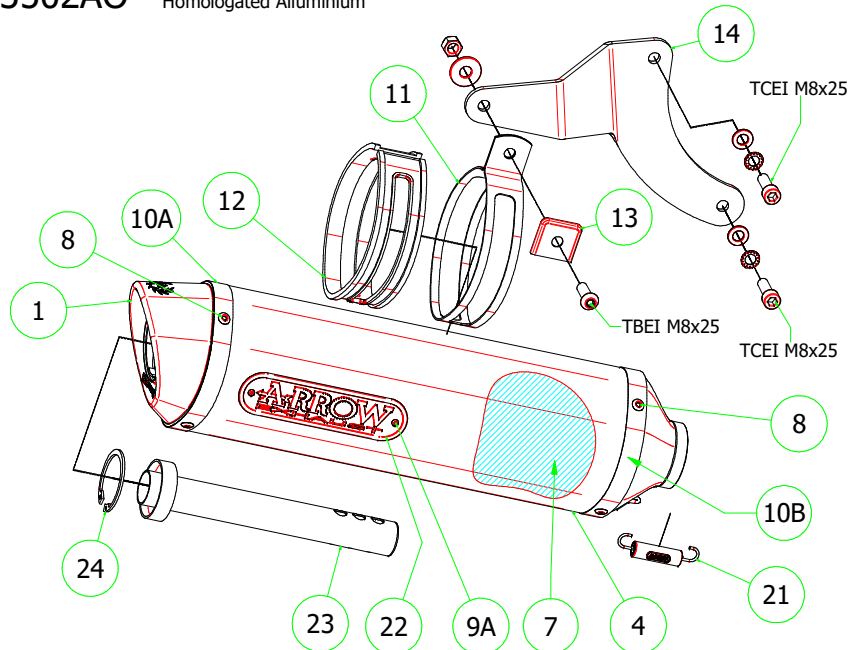

53502AON Homologated Alluminium (Dark Line)

53502AO Homologated Alluminium